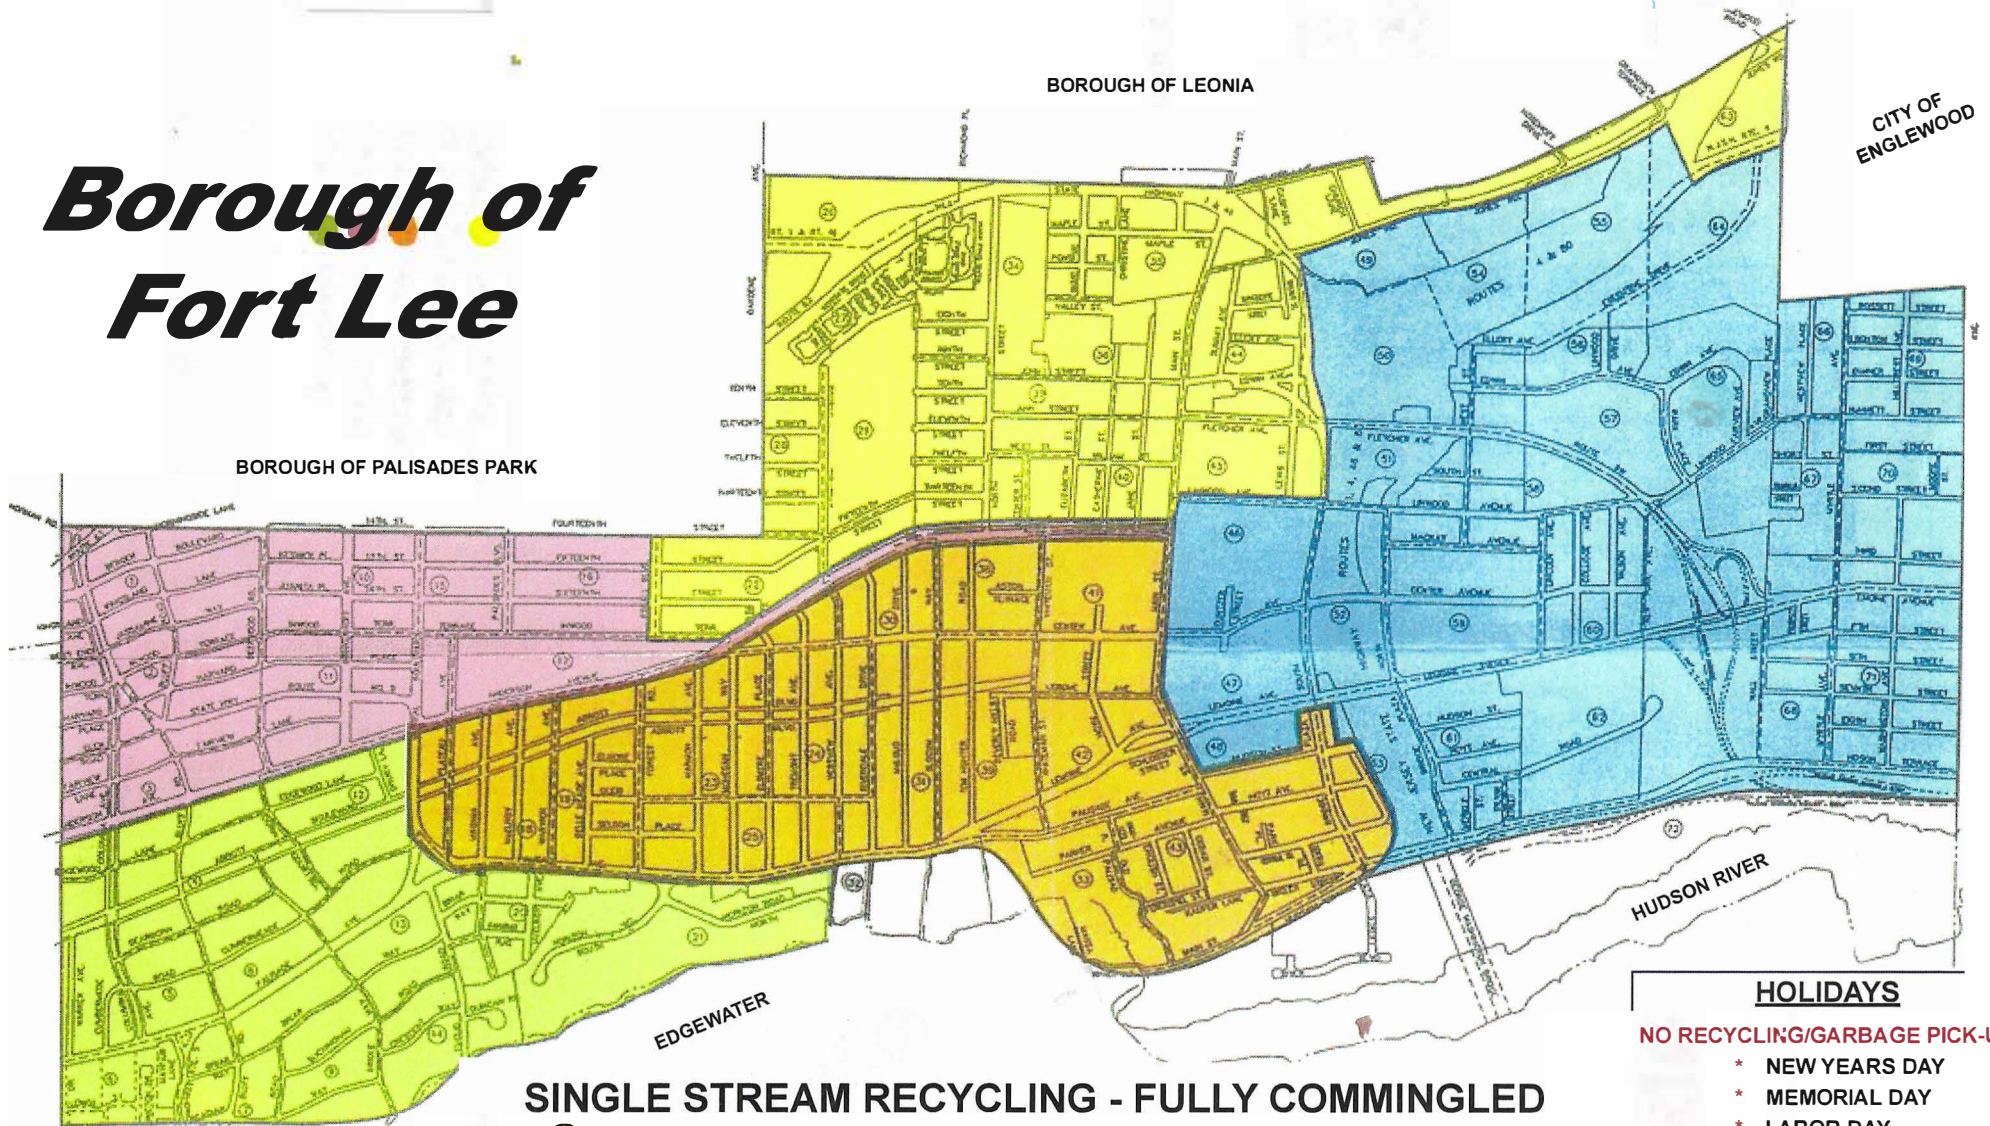

NOVEMBER						
S	M	T	W	TH	F	S
		1	2	3	4	5
6	7	8	9	10	11	12
13	14	15	16	17	18	19
20	21	22	23	24	25	26
27	28	29	30			

DECEMBER						
S	M	T	W	TH	F	S
				1	2	3
4	5	6	7	8	9	10
11	12	13	14	15	16	17
18	19	20	21	22	23	24
25	26	27	28	29	30	31

"SINGLE STREAM RECYCLING - FULLY COMMINGLED" includes all glass, cans, plastic, paper, newspaper, clean cardboard.

In the event of emergency conditions, please contact Interstate Waste Services at 1-866-342-5497 to confirm your pick-up schedule.

Recycling Calendar Pick-up Schedule

Borough of Fort Lee

GRASS PICK-UP
WILL BE MONDAY
OF EACH WEEK
FROM MARCH 15TH
TO NOVEMBER 15TH

- SINGLE STREAM RECYCLING - FULLY COMMINGLED**
- District ① Every Monday
 - District ● Every Tuesday
 - District ③ Every Wednesday
 - District ④ Every Thursday
 - District ⑤ Every Friday